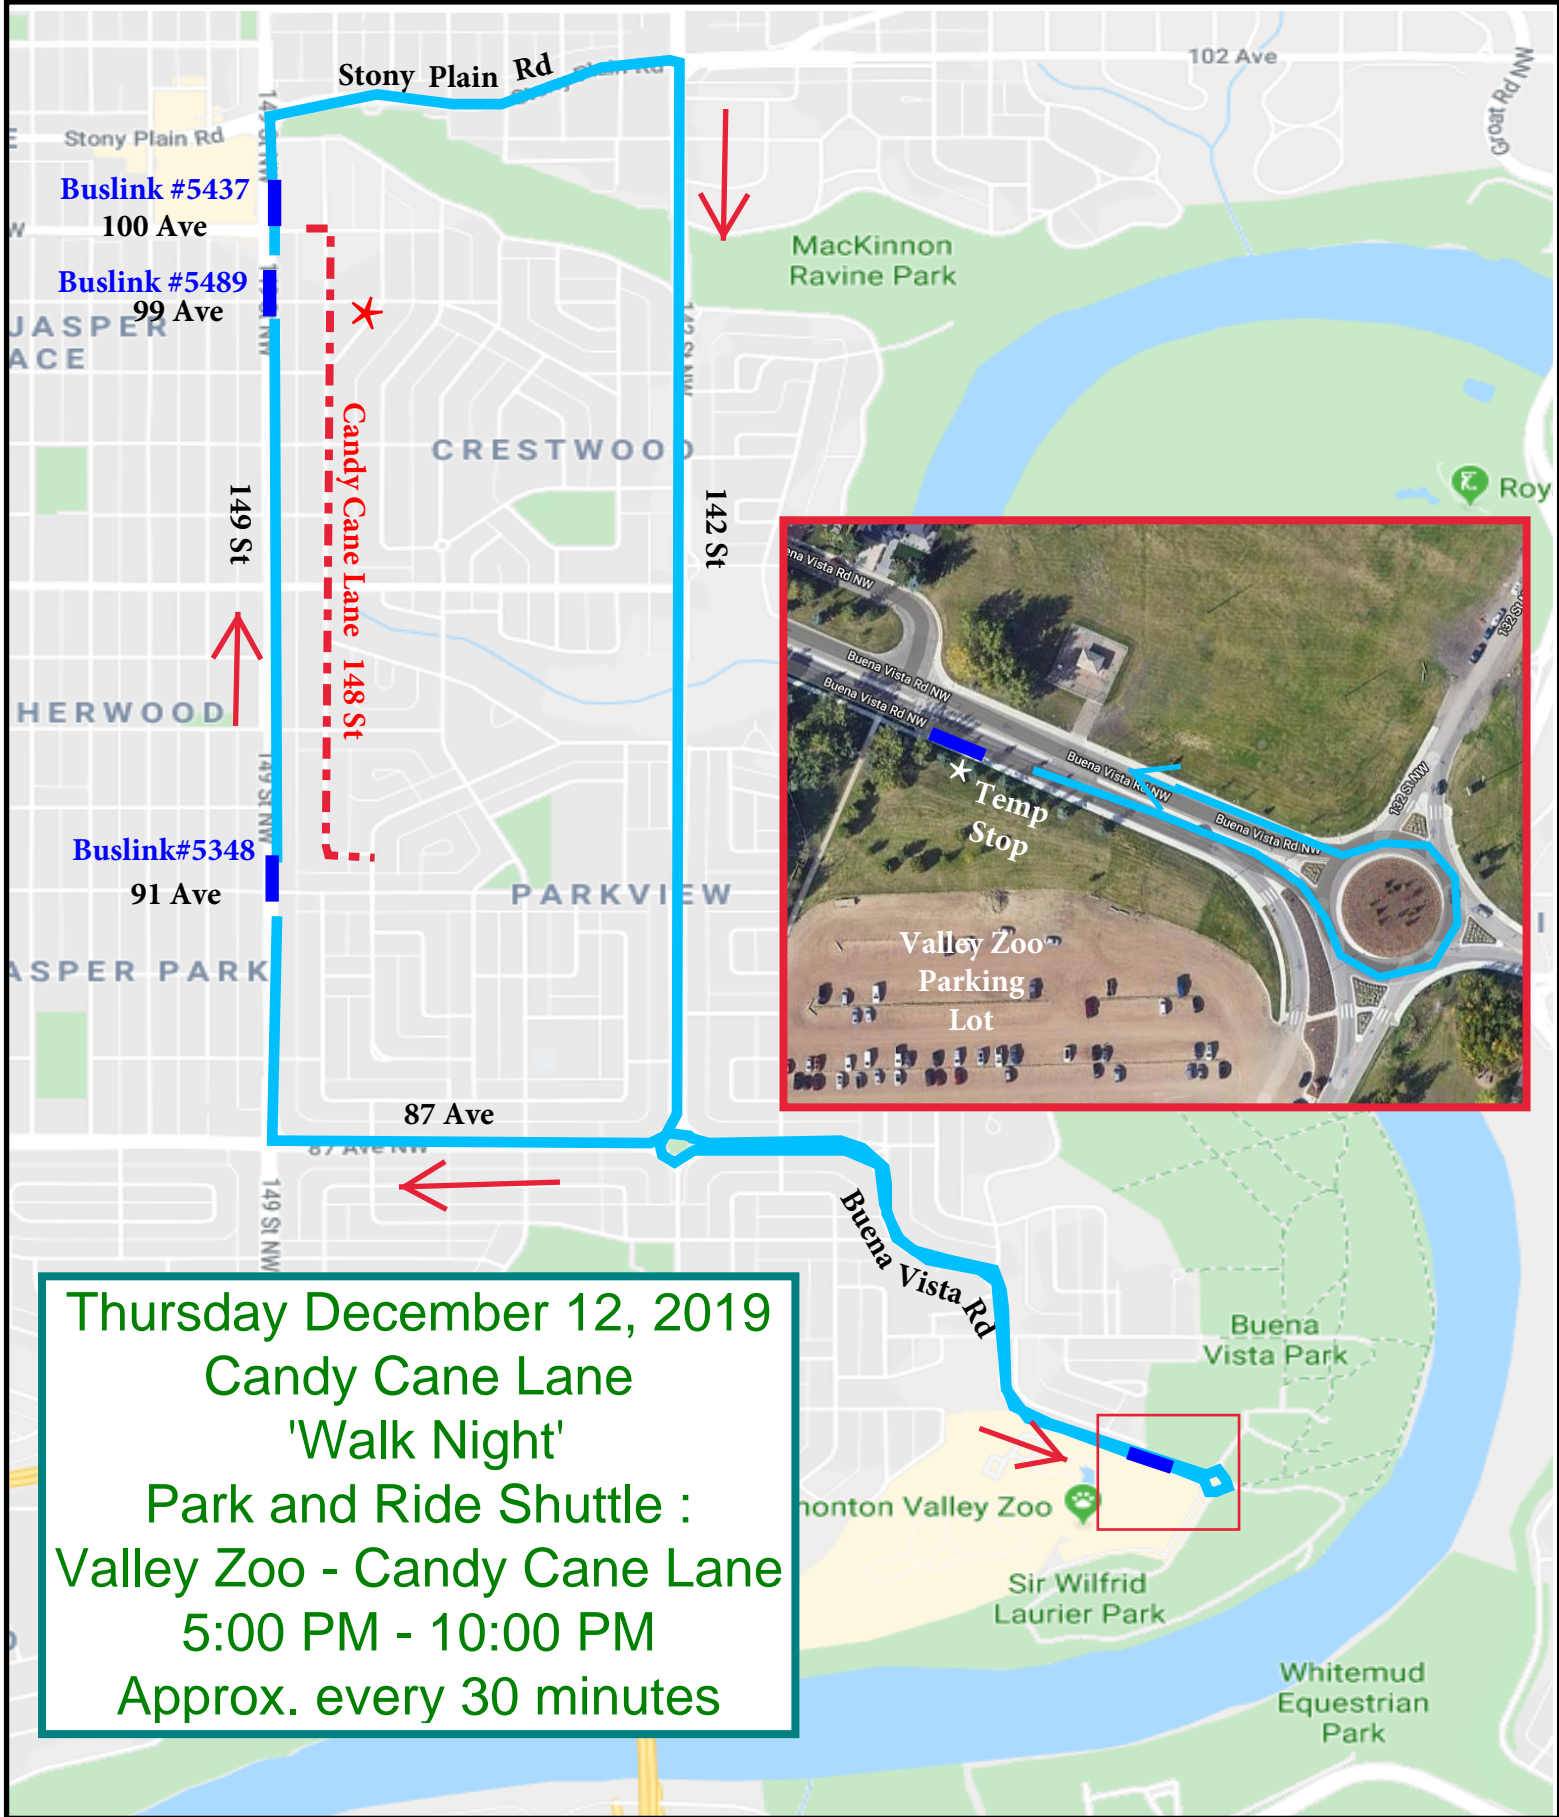

YEG
CANDY CANE LANE
 est. 1968

Thursday December 12, 2019
 Candy Cane Lane
 'Walk Night'
 Park and Ride Shuttle :
 Valley Zoo - Candy Cane Lane
 5:00 PM - 10:00 PM
 Approx. every 30 minutes